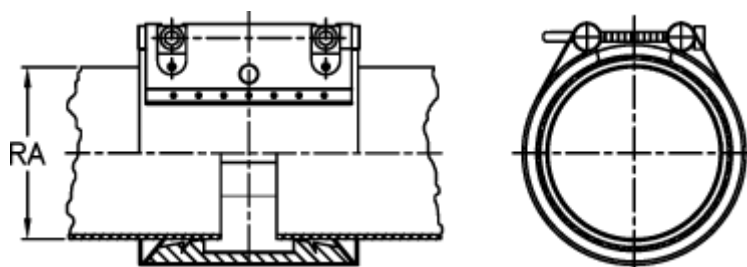

Article number: 025778300187

Description: Norma Connect pipe coupling
GRIP W5 Ø=187,0 EPDM, 16 bar

Measures

Note = Kontakt os for yderligere informationer.

RA = 187